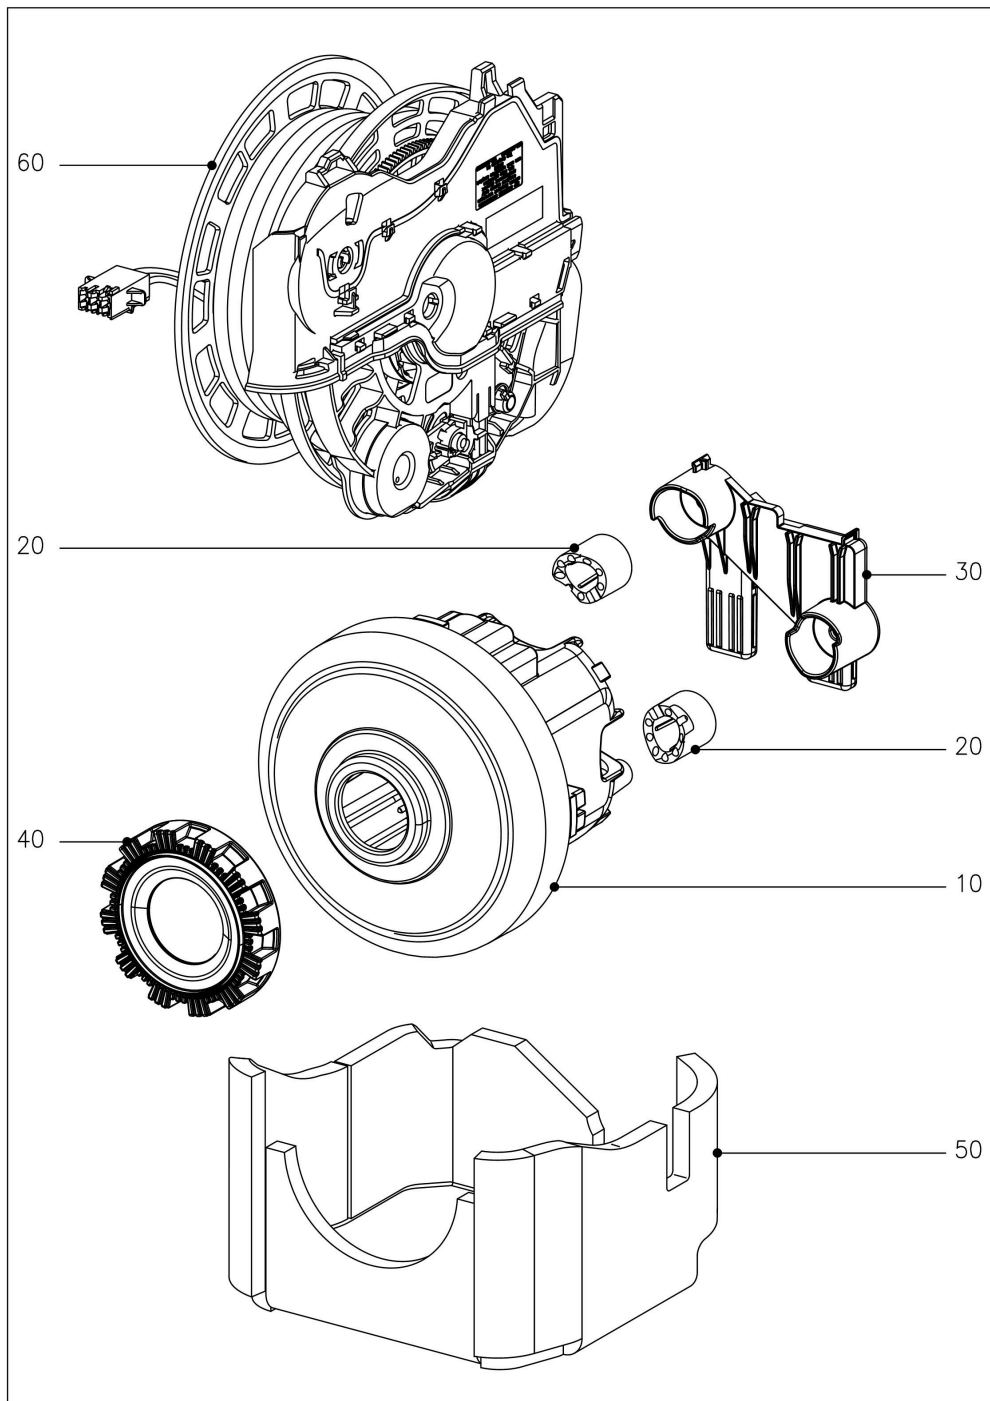

SVWF0 Guard M1

The Miele logo consists of the word "Miele" in a white, bold, serif font, centered within a dark red rectangular background.

Vacuum cleaners
SVWF0 Guard M1

08.02.2026

010 Casing bottom

193784

020 Cover frame

030 Casing top

040 Operatine unit S87xx

050 Fan Cable reel

060 Suction hose

070 Floor nozzle