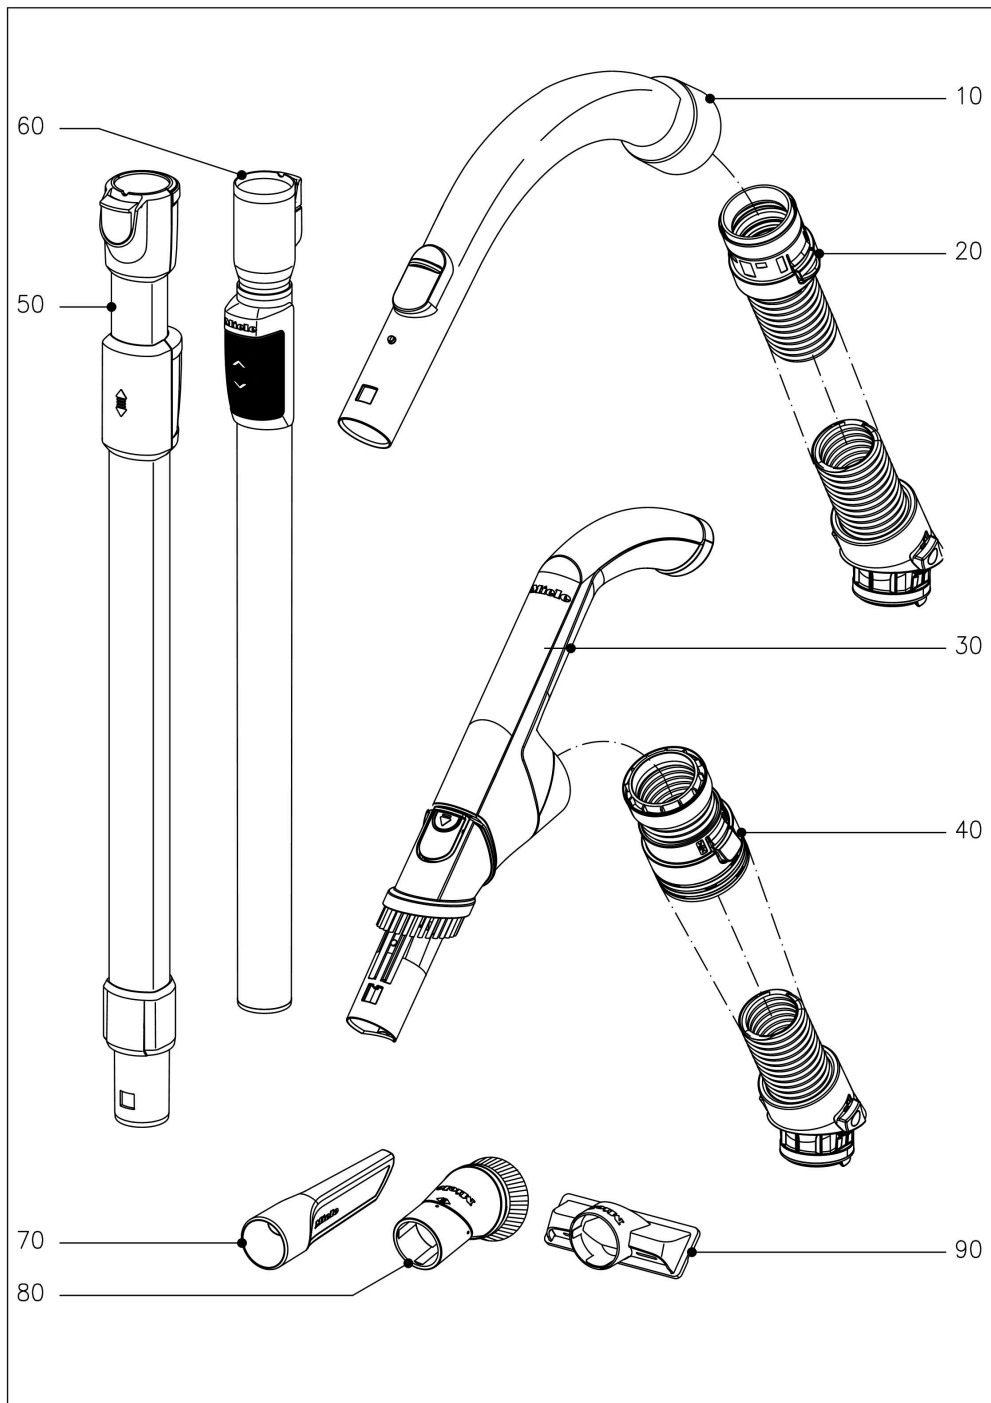

SVWF0 Guard M1

The Miele logo consists of the word "Miele" in a white, bold, serif font, centered within a dark red rectangular background.

Vacuum cleaners
SVWF0 Guard M1

08.02.2026

010 Casing bottom

193784

020 Cover frame

030 Casing top

040 Operatine unit S87xx

050 Fan Cable reel

060 Suction hose

070 Floor nozzle