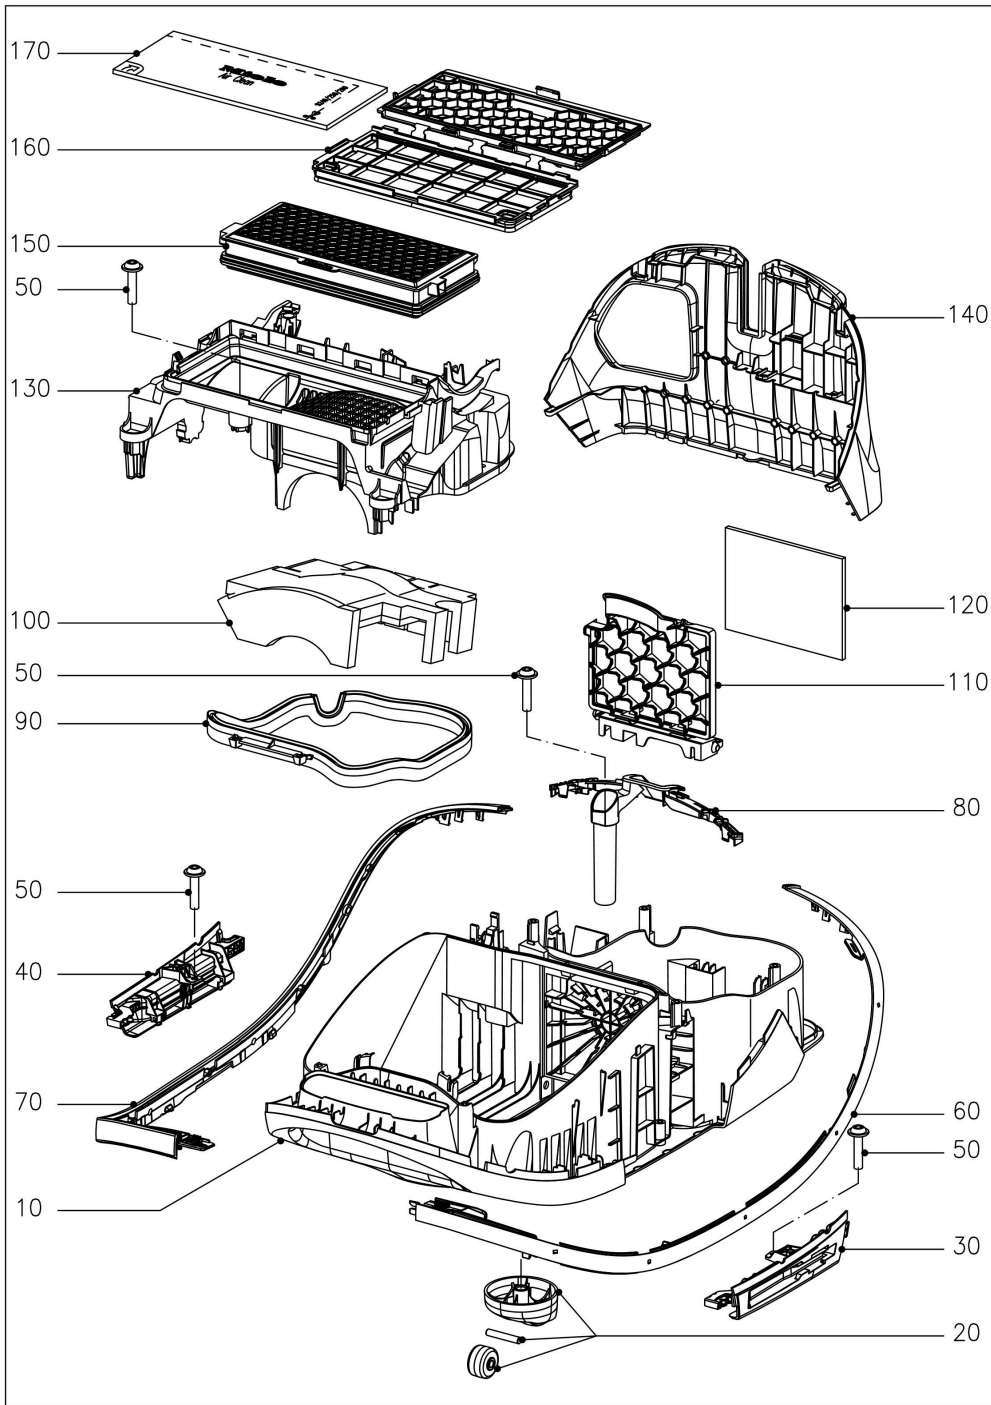

SVWF0 Guard M1

The Miele logo consists of the word "Miele" in a white, bold, serif font, centered within a dark red rectangular background.

Vacuum cleaners
SVWF0 Guard M1

08.02.2026

010 Casing bottom

193784

020 Cover frame

030 Casing top

040 Operatine unit S87xx

050 Fan Cable reel

060 Suction hose

070 Floor nozzle