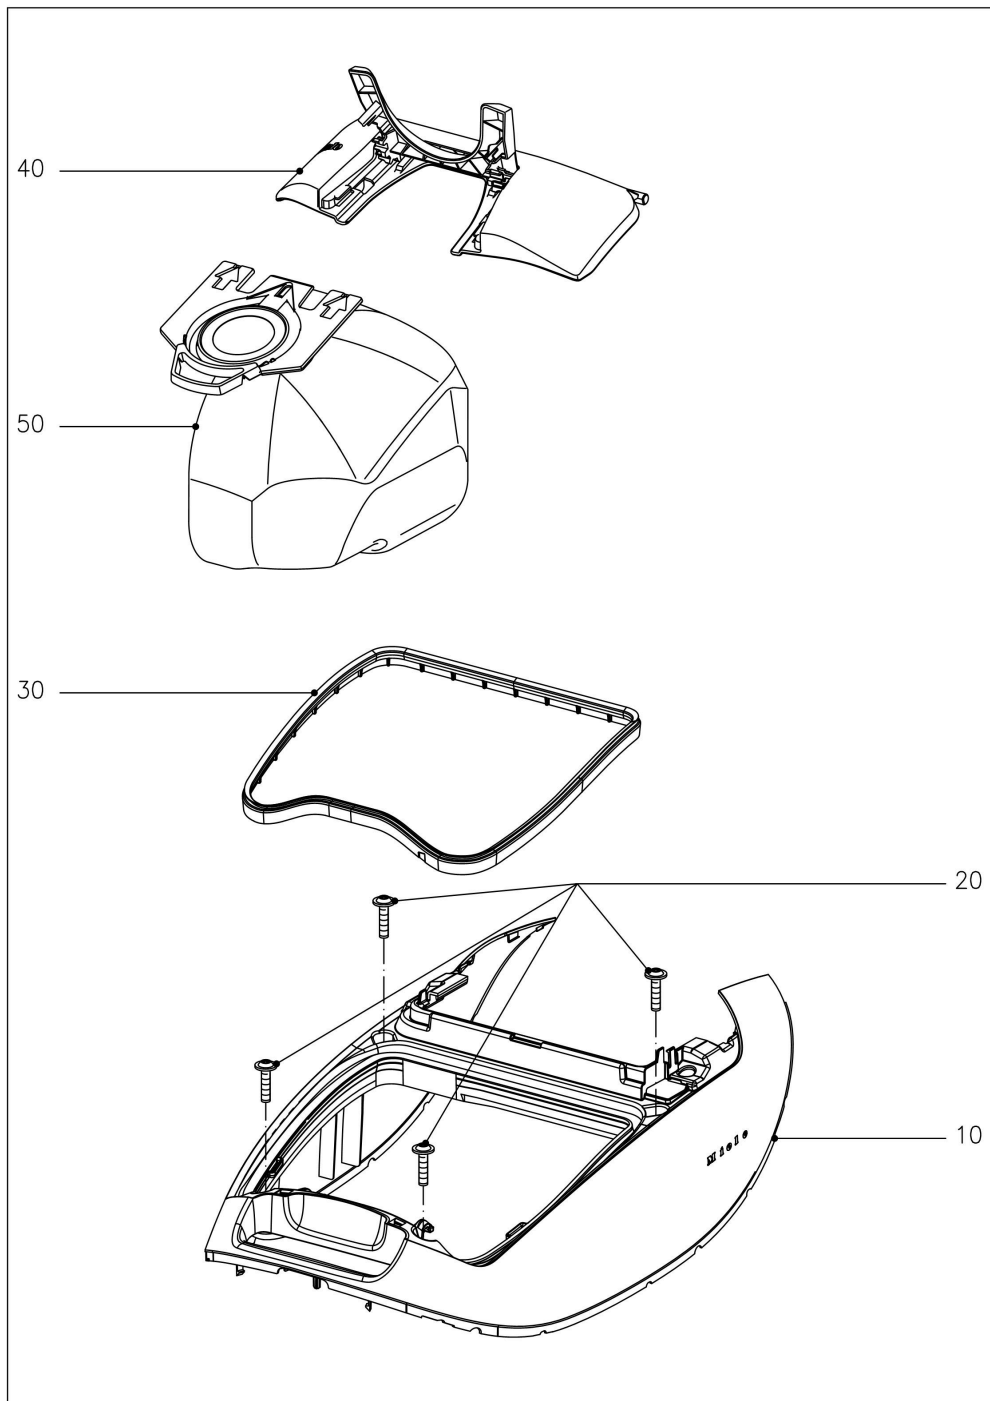

SVWF0 Guard M1

The Miele logo consists of the word "Miele" in a white, bold, serif font, centered within a dark red rectangular background.

Vacuum cleaners
SVWF0 Guard M1

08.02.2026

010 Casing bottom

193784

020 Cover frame

030 Casing top

040 Operatine unit S87xx

050 Fan Cable reel

060 Suction hose

070 Floor nozzle