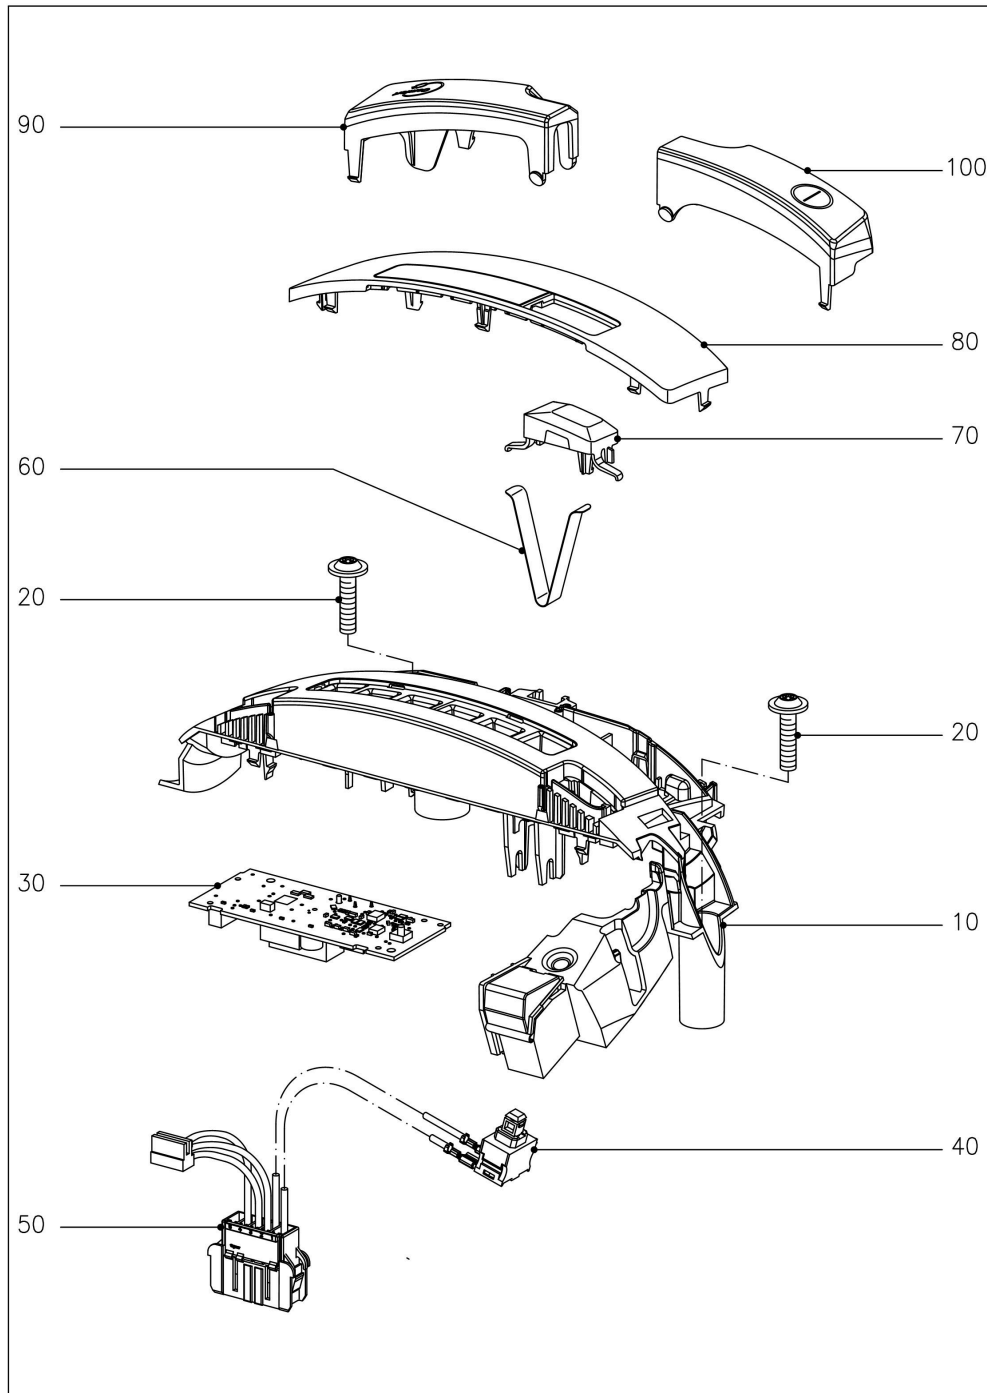

SVWF0 Guard M1

The Miele logo consists of the word "Miele" in a white, bold, serif font, centered within a dark red rectangular background.

Vacuum cleaners
SVWF0 Guard M1

08.02.2026

010 Casing bottom

193784

020 Cover frame

030 Casing top

040 Operatine unit S87xx

050 Fan Cable reel

060 Suction hose

070 Floor nozzle