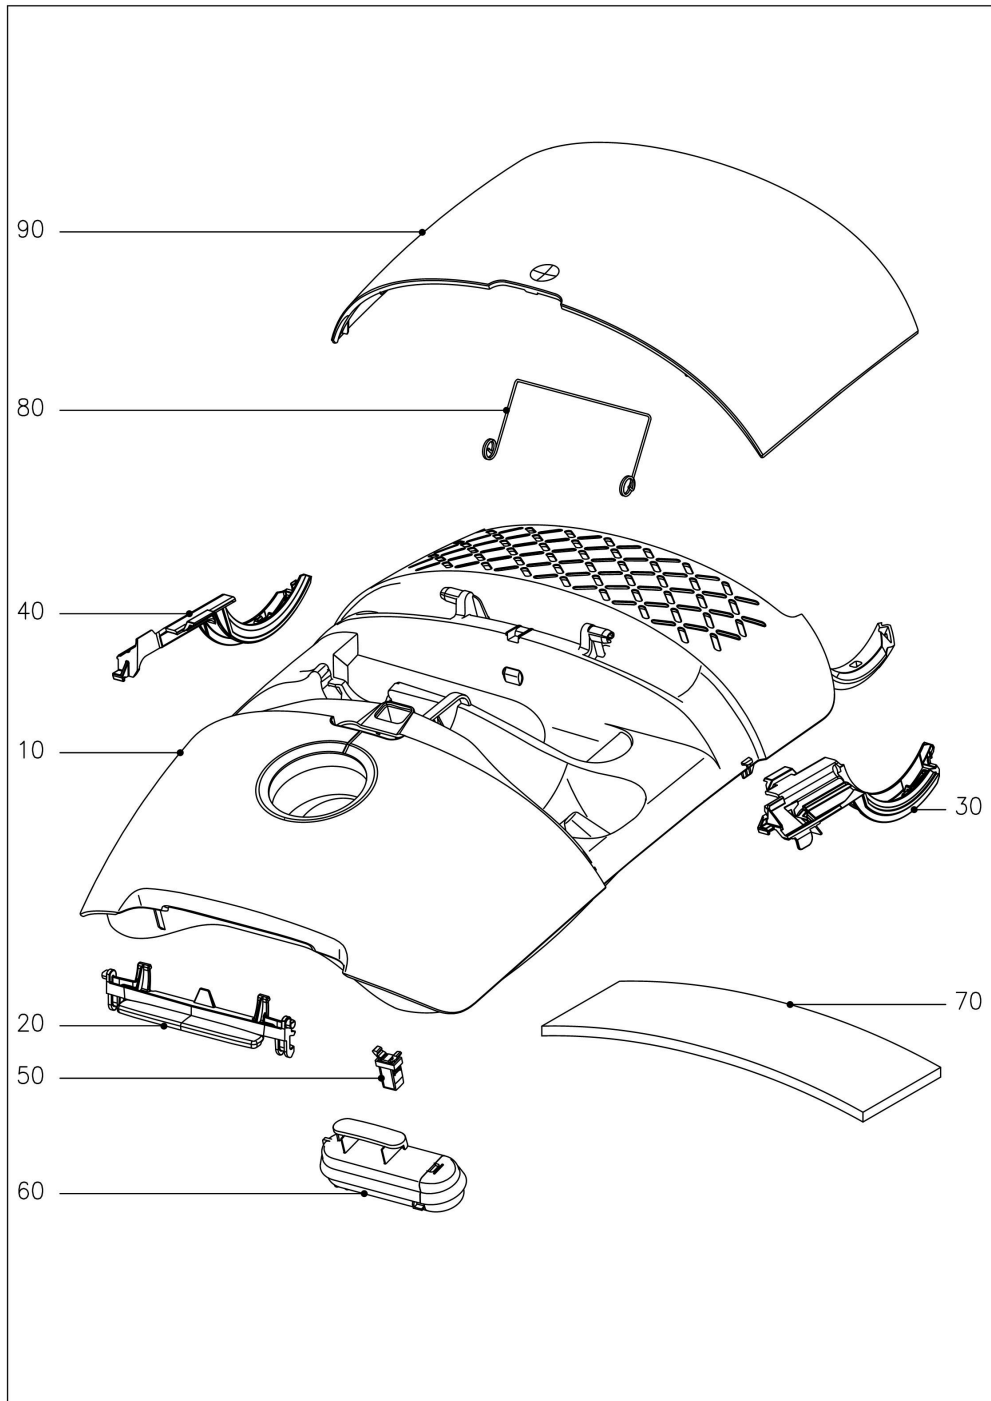

SVWF0 Guard M1

The Miele logo consists of the word "Miele" in a white, bold, serif font, centered within a dark red rectangular background.

Vacuum cleaners
SVWF0 Guard M1

08.02.2026

010 Casing bottom

193784

020 Cover frame

030 Casing top

040 Operatine unit S87xx

050 Fan Cable reel

060 Suction hose

070 Floor nozzle